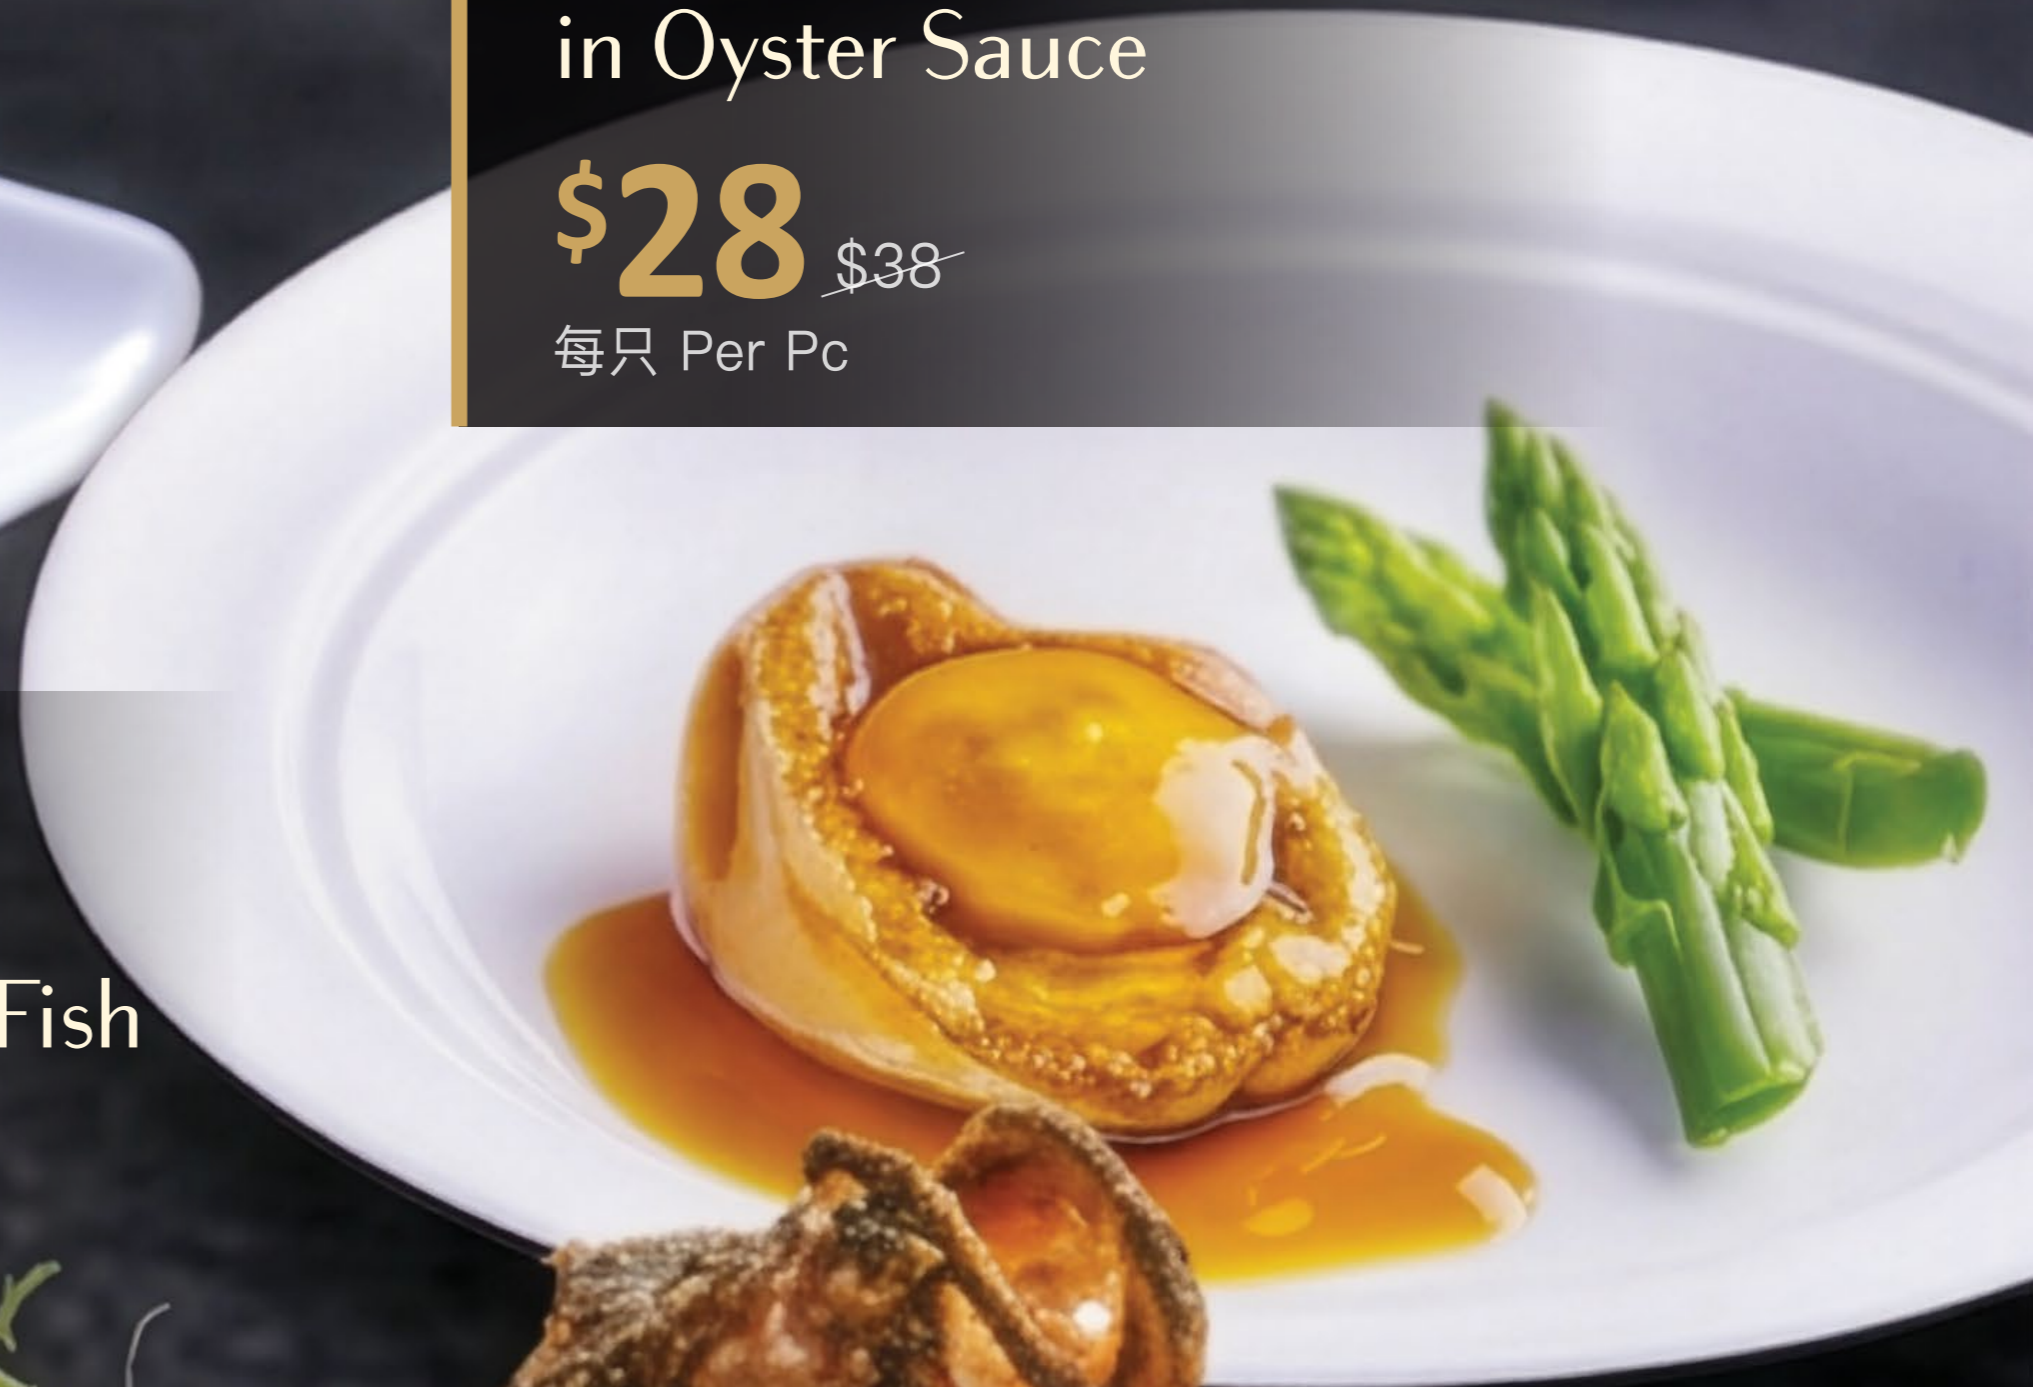

# 美饌精选 Gourmet DELIGHTS

游水生虾  
Live Prawns

**\$10** ~~\$13~~  
每百克 Per 100g

红烧原只5头鲜鲍鱼  
Braised 5 Head Fresh Abalone  
in Oyster Sauce

**\$28** ~~\$38~~  
每只 Per Pc

笋壳鱼  
Marble Goby  
'Soon Hock' Fish

**\$9** ~~\$13~~  
每百克 Per 100g